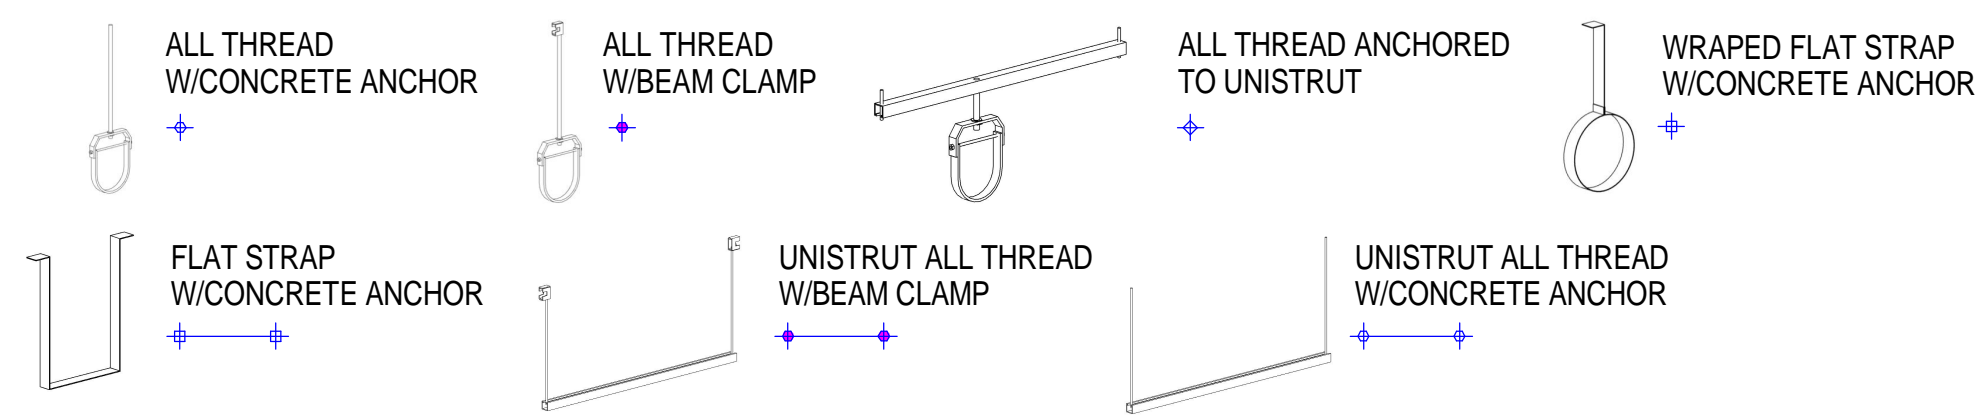

FIRST FLOOR PLAN - PART 6 - HVAC HANGERS

SCALE: 1/4" = 1'-0"

No.	Date	Description

NSU Classroom & Nursing Bldg
NORFOLK, VIRGINIA
FIRST FLOOR PLAN - PART 6 - HVAC HANGERS

GRAPHIC SCALES